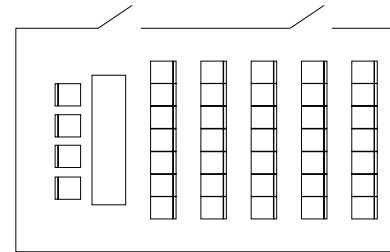

Meeting Rooms	Size	Height	Classroom Style	U-Shape	Theater Style	Floor
Farini	55 m ²	2,7 m	16	20	50	-1
Bassi	54 m ²	2,7 m	16	18	45	-1
Lambertenghi	21 m ²	2,7 m	-	-	15	-1
Farini/ Lambertenghi	76 m ²	2,7 m	20	25	65	-1
Pepe	35 m ²	2,7 m	9	10	25	1

Meetings & Events

- 4 meeting rooms
- Max seating: 65 people
- Modular rooms
- Various set-ups are available
- Video projection equipment and audio system
- Wi-Fi connection

Bassi

Pepe

Farini

Lambertenghi