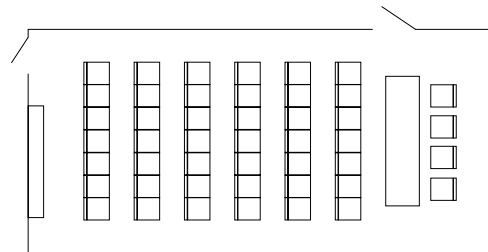

Meeting Rooms	Size	Height	Classroom Style	U-Shape	Theater Style	Floor
Farini	55 m ²	2,7 m	16	20	50	-1
Bassi	54 m ²	2,7 m	16	18	45	-1
Lambertenghi	21 m ²	2,7 m	-	-	15	-1
Farini/ Lambertenghi	76 m ²	2,7 m	20	25	65	-1
Pepe	35 m ²	2,7 m	9	10	25	1

Meetings & Events

- 4 meeting rooms
- Max seating: 65 people
- Modular rooms
- Various set-ups are available
- Video projection equipment and audio system
- Wi-Fi connection

Bassi

Pepe

Farini

Lambertenghi