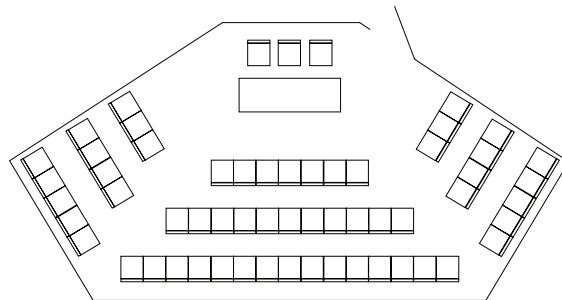

Meeting Rooms	Size	Height	Classroom Style	U-Shape	Theater Style	Floor
Farini	55 m ²	2,7 m	16	20	50	-1
Bassi	54 m ²	2,7 m	16	18	45	-1
Lambertenghi	21 m ²	2,7 m	-	-	15	-1
Farini/ Lambertenghi	76 m ²	2,7 m	20	25	65	-1
Pepe	35 m ²	2,7 m	9	10	25	1

Meetings & Events

- 4 meeting rooms
- Max seating: 65 people
- Modular rooms
- Various set-ups are available
- Video projection equipment and audio system
- Wi-Fi connection

Bassi

Pepe

Farini

Lambertenghi